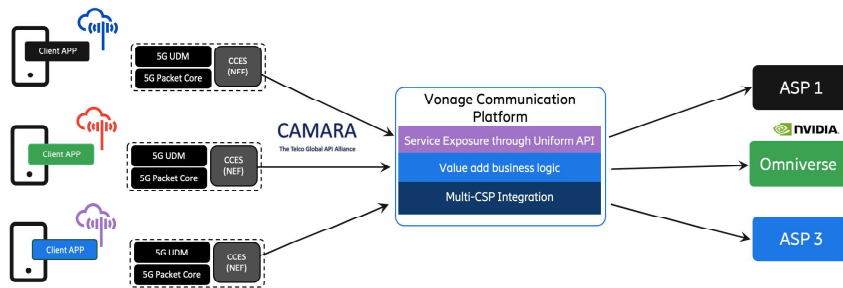

5G Spatial Streaming

Ericsson D-15 Labs, NVIDIA Omniverse

Goal

5G Differentiated connectivity and network APIs to support Car OEMs ambitions to transform car designing, Car sales, and also to offer mobility services in cars.

Demo Overview

Differentiated Connectivity

Making it easy for developers to consume APIs services

Exposing communication services and new advanced network functionality through easy-to-use APIs

Device	DL: (max)	UL:	Latency: (RTT)
Apple Vision Pro	50-80 (max 120)Mbps	1Mbps	<50ms
Apple iPad	10s of Mbps	1Mbps	<50ms