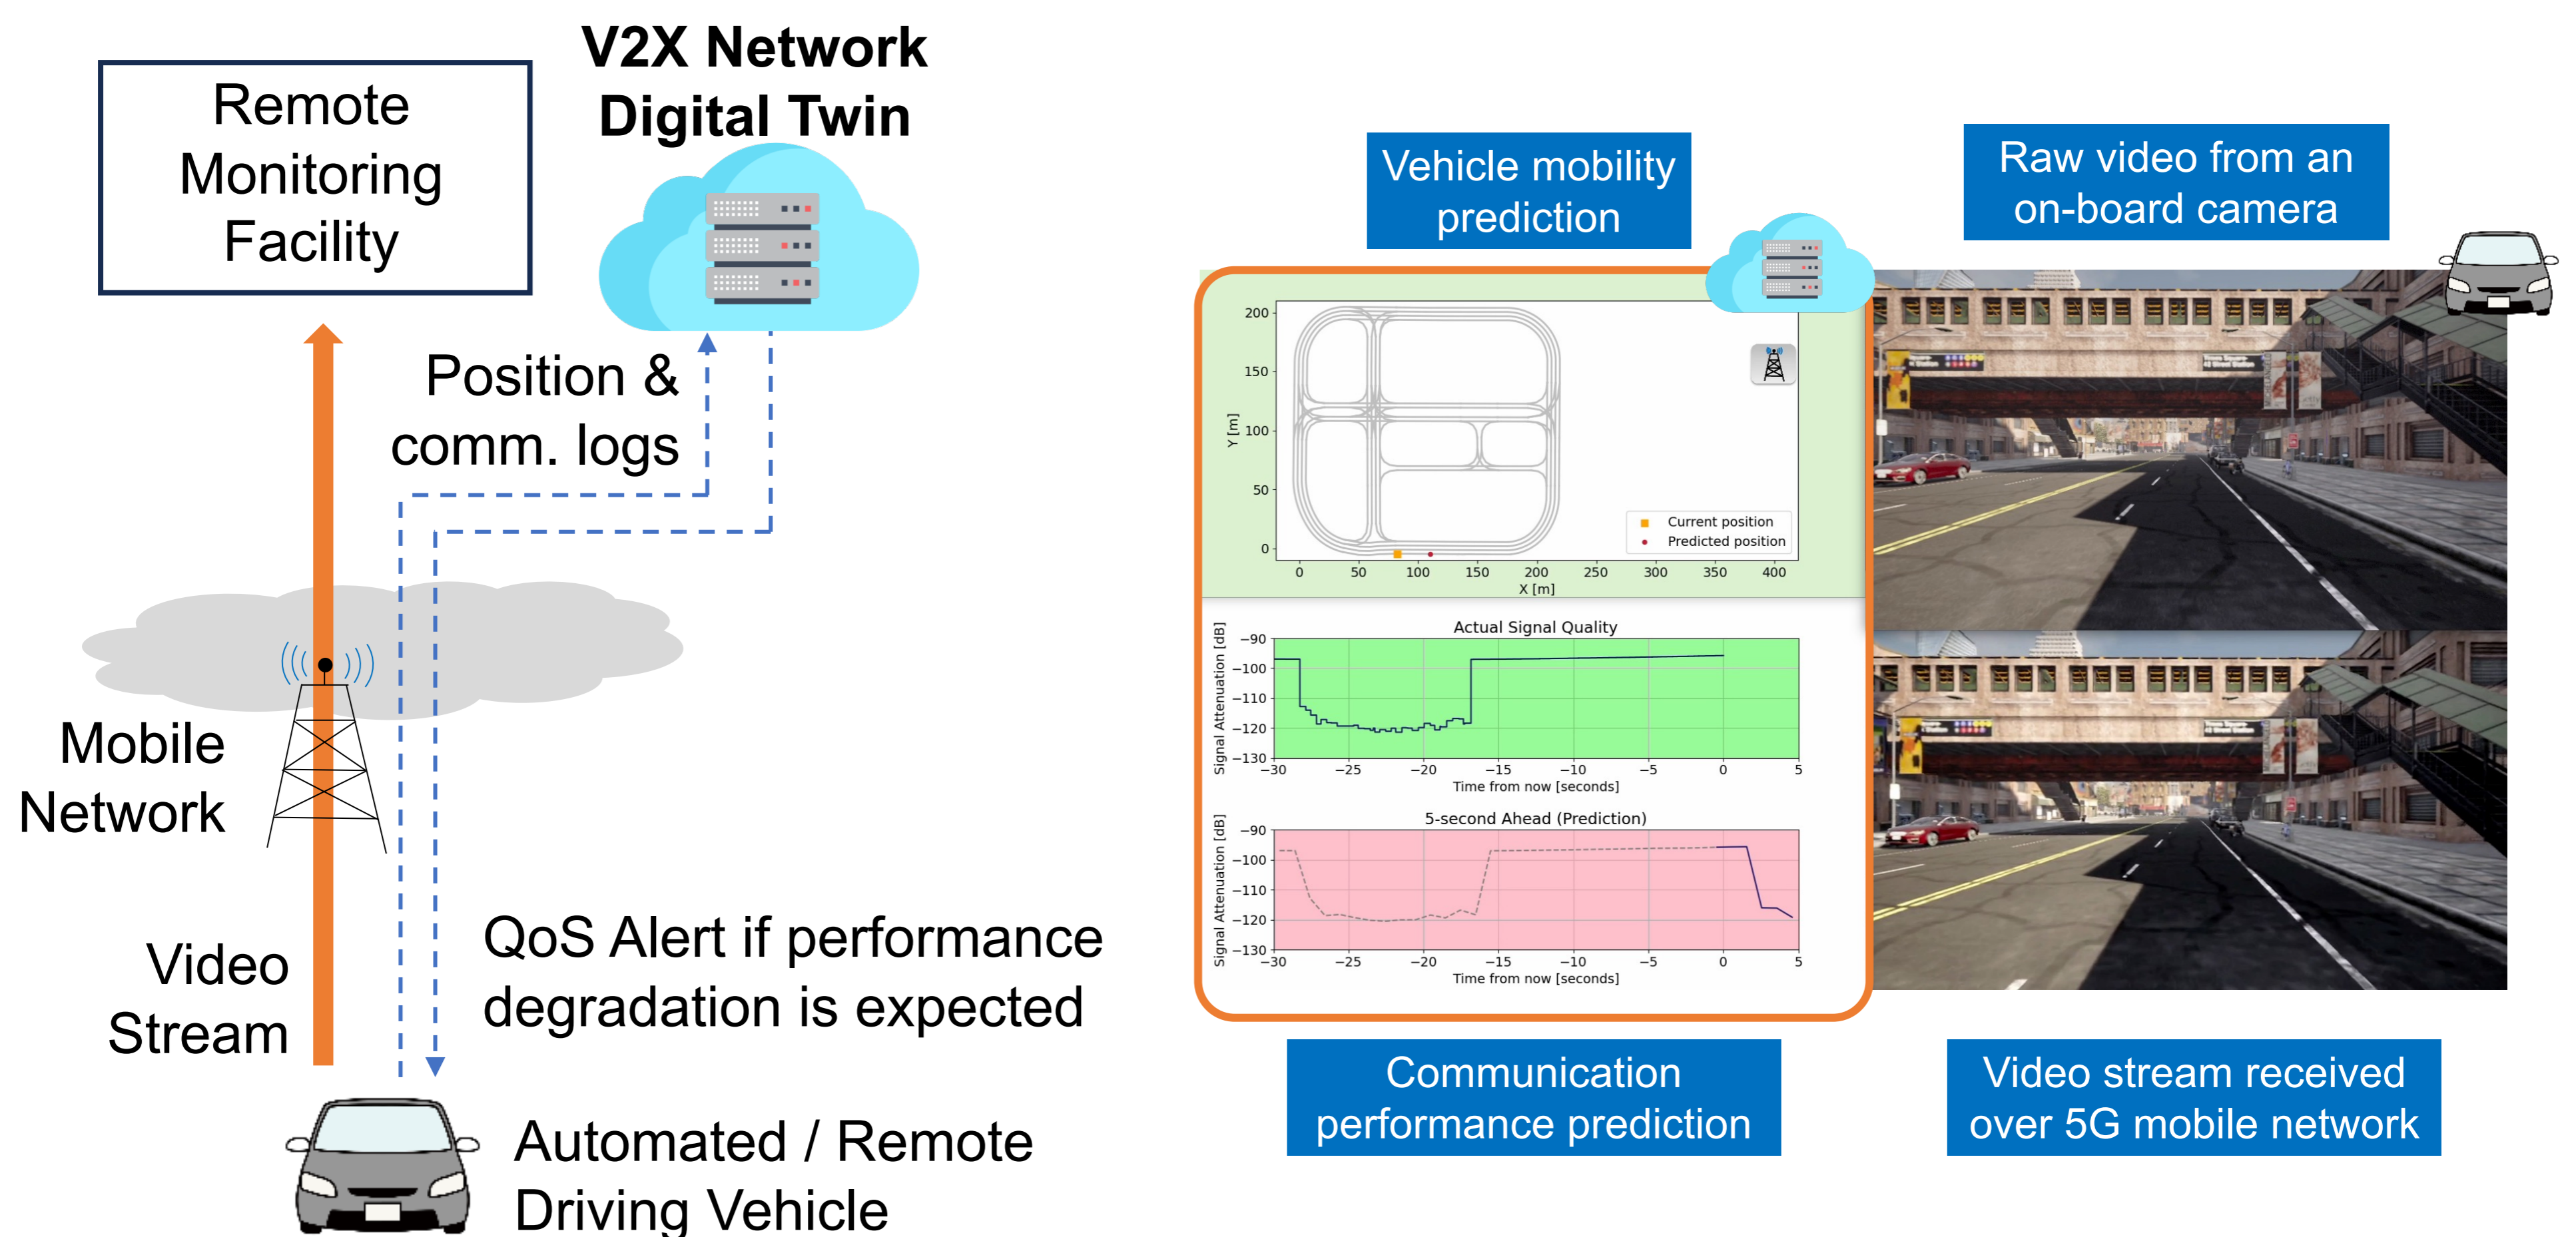

V2X Network Digital Twin

Toyota Motor Corporation, Toyota Central R&D Labs

TOYOTA

TOYOTA
CHUKEN

Goal

Enable uninterrupted network services for connected vehicles

→ **Monitor and predict the network quality of service (QoS) by V2X Network Digital Twin, and proactively apply countermeasures in case of possible QoS degradation**

Demo Overview

System Architecture